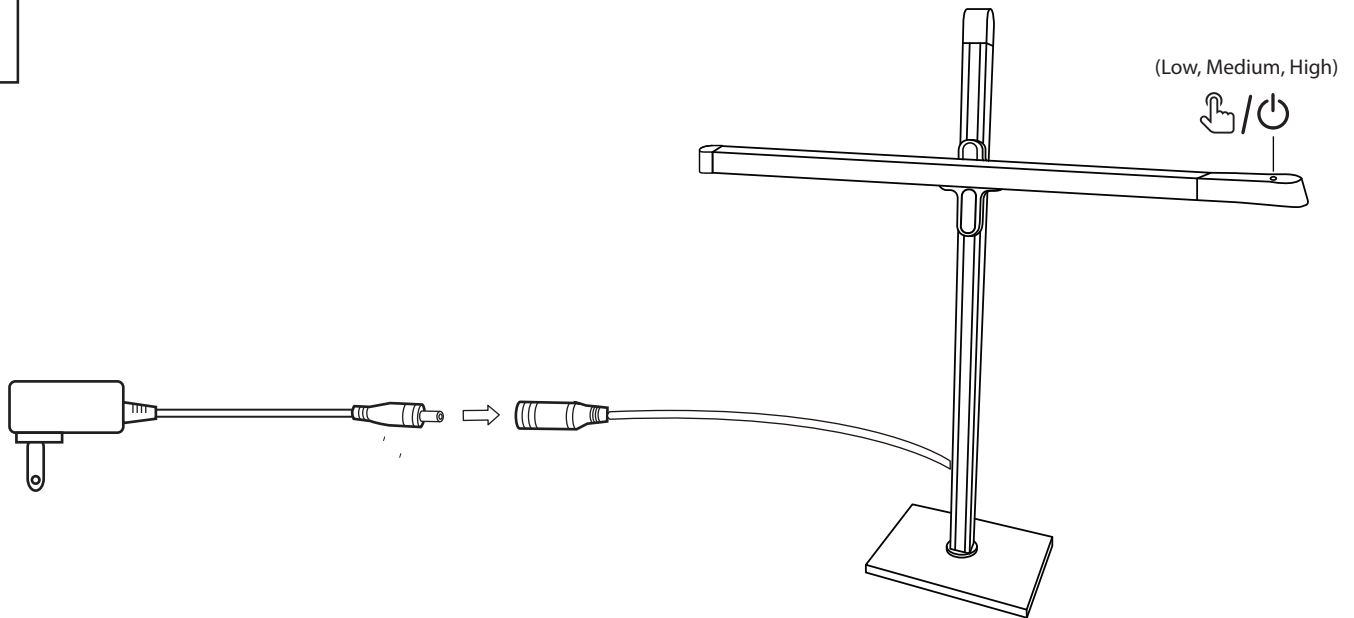

# Spire Table Lamp

Part # LS-SPIRE XX

20-0414

**PARTS**

A

B

C

D

x2  
E

F

G

**1**

**2**

**3**

**CAUTION**

For indoor use only. Keep out of reach of children and animals. Place on flat surface and away from flammable materials. Never operate this appliance if it has a damaged cord, plug or cable. Keep cord away from heated and/or damp places. Use only the included power adapter