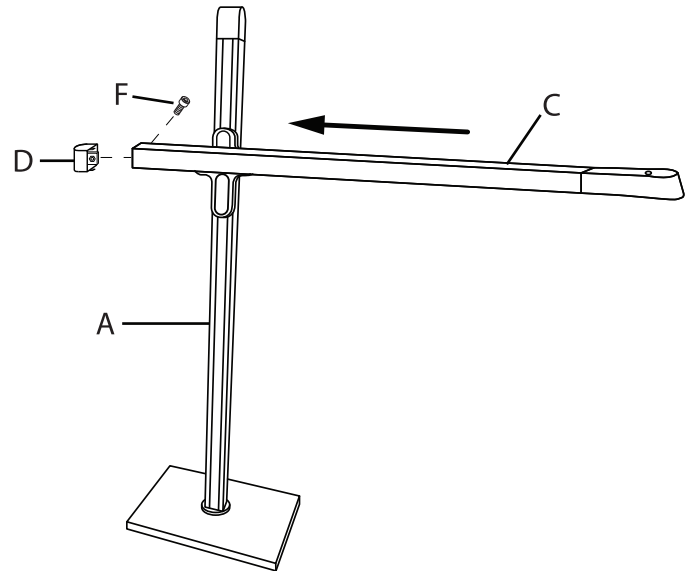

# Spire Table Lamp

Part # LS-SPIRE XX

20-0414

**PARTS**

A

B

C

D

x2  
E

F

G

**1**

**2**

**3**

**CAUTION**

For indoor use only. Keep out of reach of children and animals. Place on flat surface and away from flammable materials. Never operate this appliance if it has a damaged cord, plug or cable. Keep cord away from heated and/or damp places. Use only the included power adapter