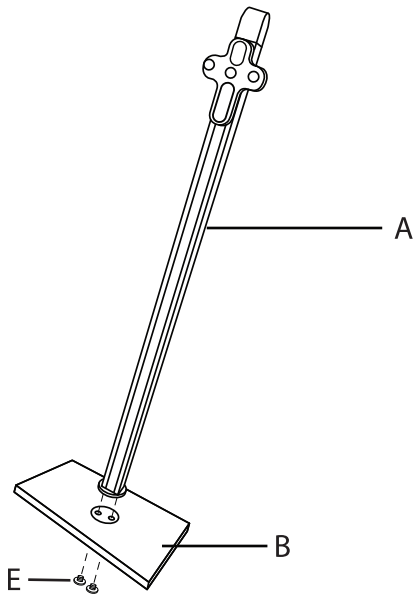

# Spire Table Lamp

Part # LS-SPIRE XX

20-0414

**PARTS**

A

B

C

D

x2  
E

F

G

**1**

**2**

**3**

**CAUTION**

For indoor use only. Keep out of reach of children and animals. Place on flat surface and away from flammable materials. Never operate this appliance if it has a damaged cord, plug or cable. Keep cord away from heated and/or damp places. Use only the included power adapter